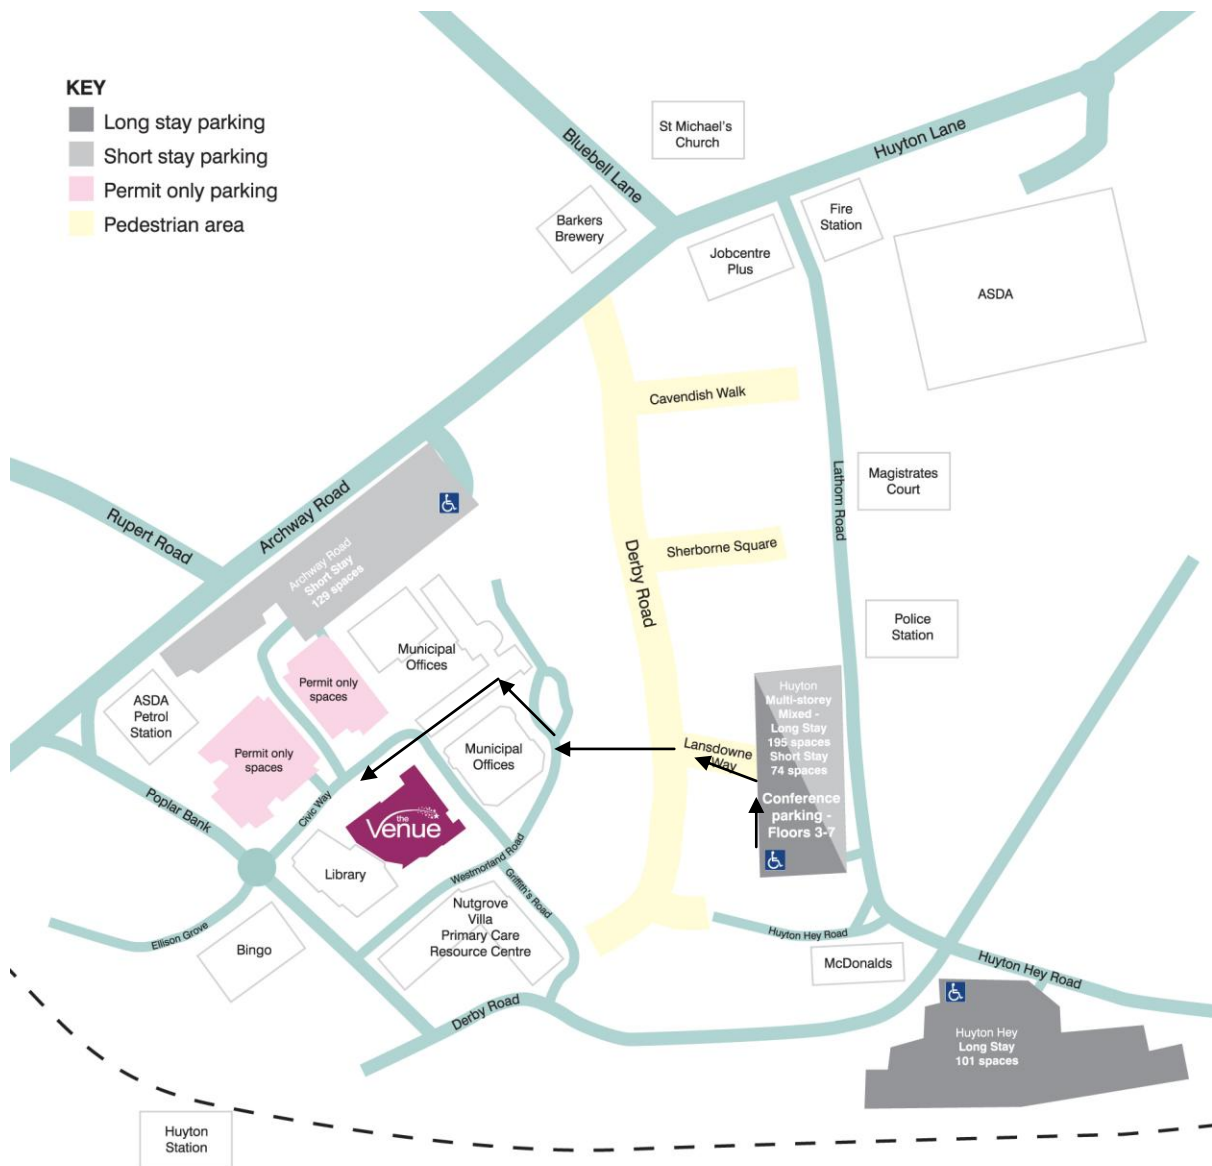

Conferences at The Venue - Parking information

Directions from Huyton multi-storey car park (floors 3 – 7) to The Venue

Take the lift to the ground floor and turn left towards Huyton Market.

Turn left onto Lansdowne Way. On reaching Derby Road cross the pedestrianised area following the finger post sign for the 'Huyton Suite.'

Follow the walkway between Superdrug and Mersey Sports and then cross Westmorland Road. Turn right and keep the single storey building on your left.

Turn left and walk down the pedestrianised area between the single storey building and the municipal building.

Cross Civic Way and The Venue is directly in front of you.